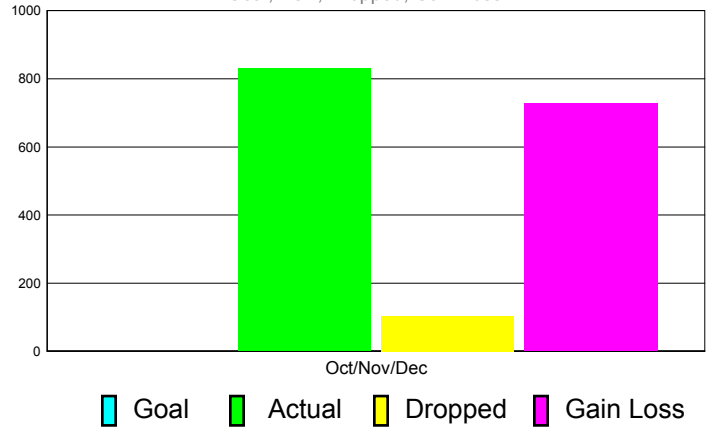

Membership Results 2011-2012

Goal, New, Dropped, Gain/Loss