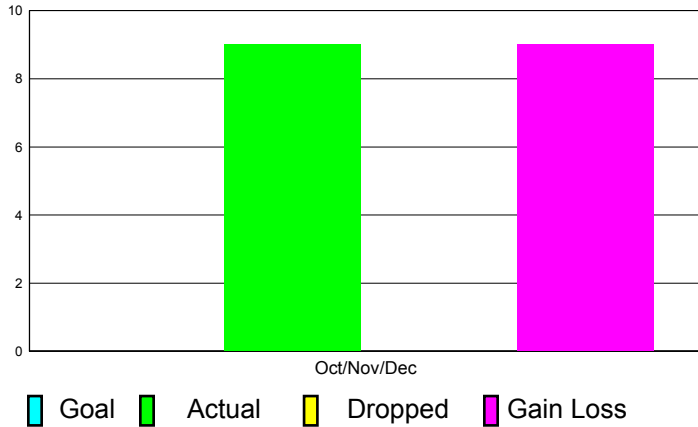

GMT Reports for District (or Undistricted) **District 300 G2**

GMT: PEI-JEN CHEN

Location: REP OF CHINA

GMT CA: 5

CLUBS

**Club Results
2011-2012**

**Clubs
2010-2011**

Month	New Club Goal	Actual New Clubs	Actual Dropped Clubs	Gain/Loss of Clubs	Gain/Loss of Clubs
Oct/Nov/Dec	0	9	0	9	0
Totals	0	9	0	9	0

Club Results 2011-2012

Goal, New, Dropped, Gain/Loss

Comparison of Club Gain/Loss

Current Year Compared to the Previous Year

YTD Status Quo Clubs 2010-2011

Status Quo Clubs Compared to Status Quo Members

MEMBERSHIP