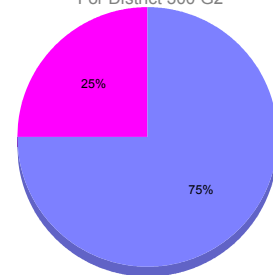

Membership Results 2011-2012

Goal, New, Dropped, Gain/Loss

Comparison of Membership Gain/Loss

Current Year Compared to the Previous Year

Gender Comparison 2010-2011

For District 300 G2

Oct/Nov/Dec

■ Male ■ Female